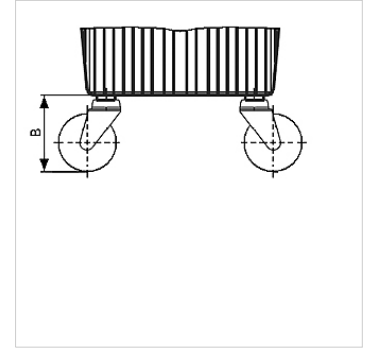

HK LR BAK RA

Castor for aluminium tank Type BAK RA

Properties

Material Plastic / steel

Note

Due to the small dimensions for the tank HKBAKRA30 only 2 swivel castors should be used.

Item

Identification	for tank size	B (mm)	Mounting	Weight (kg)
HK LENKROLLE 150	HK BAK RA 30 - 70	160	M10	1,1