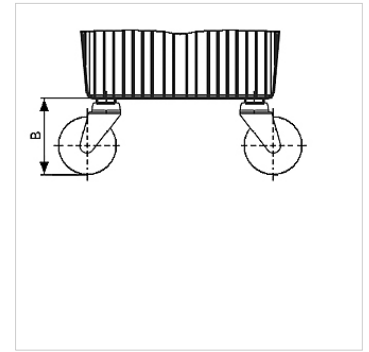

## Properties

Material Plastic / steel

## Note

Due to the small dimensions for the tank HKBAKRA30 only 2 swivel castors should be used.