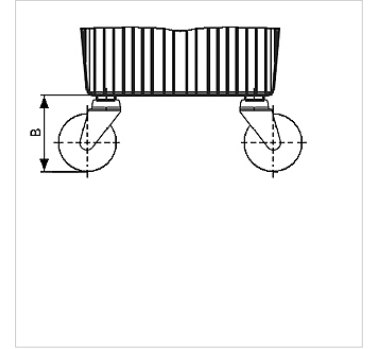

HK LR BAK RA

Castor for aluminium tank Type BAK RA

Properties

Material Plastic / steel

Note

Due to the small dimensions for the tank HKBAKRA30 only 2 swivel castors should be used.

Item

Identification	for tank size	B (mm)	Mounting	Weight (kg)
HK LENKROLLE 150	HK BAK RA 30 - 70	160	M10	1,1