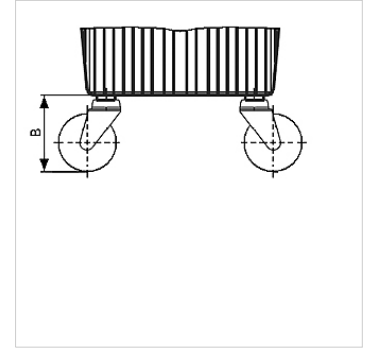

HK LR BAK RA

Castor for aluminium tank Type BAK RA

Properties

Material Plastic / steel

Note

Due to the small dimensions for the tank HKBAKRA30 only 2 swivel castors should be used.

Item

Identification	for tank size	B (mm)	Mounting	Weight (kg)
HK LENKROLLE 150	HK BAK RA 30 - 70	160	M10	1,1

Accessory for following products

HK BAK RA BAKRA hydraulic tank