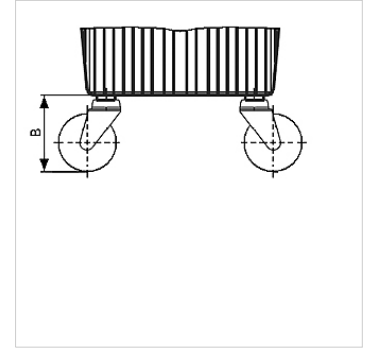

HK LR BAK RA

Castor for aluminium tank Type BAK RA

Properties

Material Plastic / steel

Note

Due to the small dimensions for the tank HKBAKRA30 only 2 swivel castors should be used.

Item

| Identification | for tank size | B (mm) | Mounting | Weight (kg) |
|------------------|-------------------|-----------|----------|----------------|
| HK LENKROLLE 150 | HK BAK RA 30 - 70 | 160 | M10 | 1,1 |