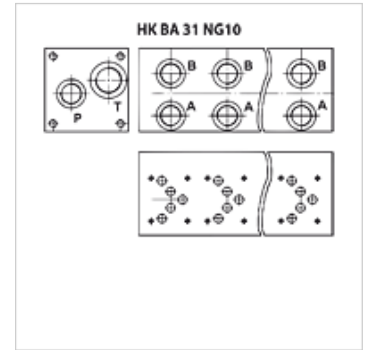

HK BA 314 NG10

Serial connection plate NG10

Properties

| | |
|-------------------|---------------------------|
| Material | Material: Steel (300 bar) |
| Connection | ISO/Cetop 05 size 10 |

Note

Further sub-bases available on request

Item

| Identification | Stations | Connections A + B | Connections P + T | Height (mm) | Width (mm) | Length (mm) | Weight (kg) |
|----------------|----------|-------------------|-------------------|-------------|------------|-------------|-------------|
| HK BA 314 2 | | G 3/4"-side | | 105 | 105 | 160 | 11 |
| HK BA 314 3 | | G 3/4"-side | | 105 | 105 | 240 | 15 |
| HK BA 314 4 | | G 3/4"-side | | 105 | 105 | 320 | 19 |
| HK BA 314 5 | | G 3/4"-side | | 105 | 105 | 400 | 23 |
| HK BA 314 6 | | G 3/4"-side | | 105 | 105 | 480 | 24 |