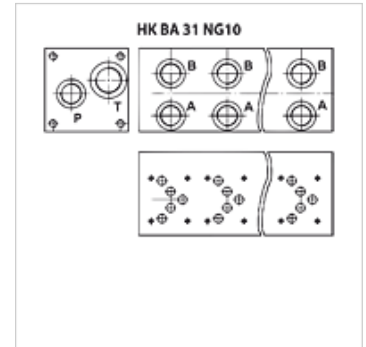

# HK BA 314 NG10

Serial connection plate NG10

## Properties

<b>Material</b>	Material: Steel (300 bar)
<b>Connection</b>	ISO/Cetop 05 size 10

## Item

Identification	Stations	Connections A + B	Connections P + T	Height (mm)	Width (mm)	Length (mm)	Weight (kg)
HK BA 314 2		G 3/4"-side		105	105	160	11
HK BA 314 3		G 3/4"-side		105	105	240	15
HK BA 314 4		G 3/4"-side		105	105	320	19
HK BA 314 5		G 3/4"-side		105	105	400	23
HK BA 314 6		G 3/4"-side		105	105	480	24