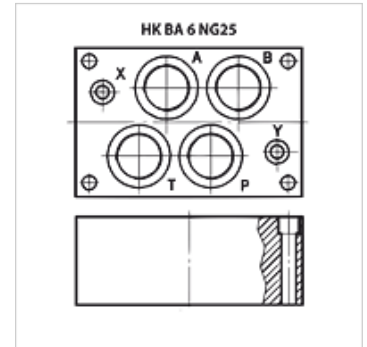

HK BA 6 NG25

Single connection plate NG25

Properties

Scope of supply incl. screw set (6x M12 x 50)

Material Material: Steel (350 bar)

Connection ISO/Cetop 08 NG25

Note

Further sub-bases available on request

Item

Identification	Stations	Connections A + B	Connections P + T	Height (mm)	Width (mm)	Length (mm)	Weight (kg)
HK BA 618	Single connection	G 1.1/4"-bottom	G 1.1/4"-bottom	80	135	205	13,5