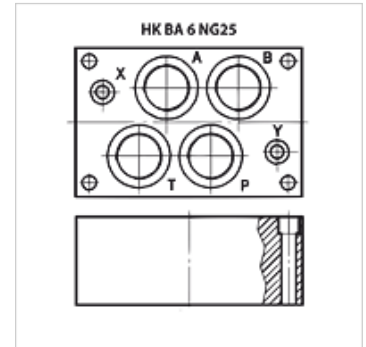

# HK BA 6 NG25

Single connection plate NG25

## Properties

**Scope of supply** incl. screw set (6x M12 x 50)

**Material** Material: Steel (350 bar)

**Connection** ISO/Cetop 08 NG25

## Item

Identification	Stations	Connections A + B	Connections P + T	Height (mm)	Width (mm)	Length (mm)	Weight (kg)
HK BA 618	Single connection	G 1.1/4"-bottom	G 1.1/4"-bottom	80	135	205	13,5