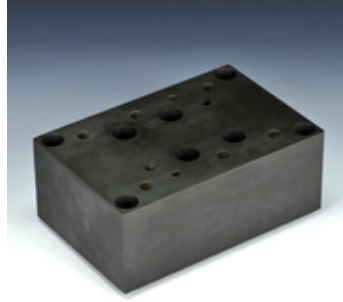

HK BA 6 NG25

Single connection plate NG25

Properties

Scope of supply incl. screw set (6x M12 x 50)

Material Material: Steel (350 bar)

Connection ISO/Cetop 08 NG25

Note

Further sub-bases available on request

Item

Identification	Stations	Connections A + B	Connections P + T	Height (mm)	Width (mm)	Length (mm)	Weight (kg)
HK BA 618	Single connection	G 1.1/4"-bottom	G 1.1/4"-bottom	80	135	205	13,5