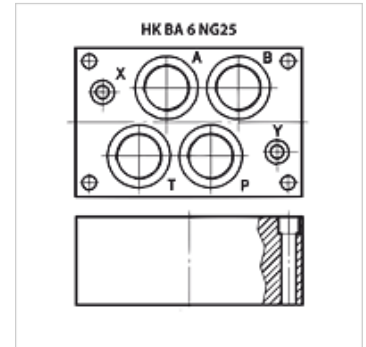

HK BA 6 NG25

Single connection plate NG25

Properties

Scope of supply incl. screw set (6x M12 x 50)

Material Material: Steel (350 bar)

Connection ISO/Cetop 08 NG25

Note

Further sub-bases available on request

Item

Identification	Stations	Connections A + B	Connections P + T	Height (mm)	Width (mm)	Length (mm)	Weight (kg)
HK BA 618	Single connection	G 1.1/4"-bottom	G 1.1/4"-bottom	80	135	205	13,5