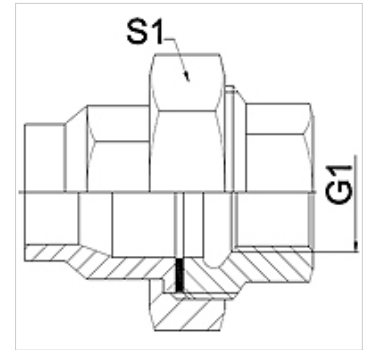

## Properties

<b>Application</b>	Connection fitting for metal hoses
<b>Connection 1</b>	imperial internal thread, cylindrical
<b>Sealing form 1</b>	flat sealing
<b>Standard</b>	DIN EN 10226 / ISO 7-1
<b>Construction</b>	straight
<b>Design</b>	3-part threaded connection
<b>Material</b>	Stainless steel

## Note

Width across flats values are listed for reference purposes!

## Item

Identification	DN	PN (bar)	G1	S1 (mm)
WA 004 VBF VA	4	25	Rp 1/8"	27,0
WA 006 VBFVA	6	25	Rp 1/4"	27,0
WA 010 VBF VA	10	25	Rp 3/8"	32,0
WA 013 VBF VA	13	25	Rp 1/2"	41,0
WA 020 VBF VA	20	25	Rp 3/4"	50,0
WA 025 VBF VA	25	25	Rp 1"	55,0
WA 032 VBF VA	32	16	Rp 1.1/4"	70,0
WA 040 VBF VA	40	16	Rp 1.1/2"	75,0
WA 050 VBF VA	50	16	Rp 2"	90,0
WA 065 VBF VA	65	10	Rp 2.1/2"	110,0