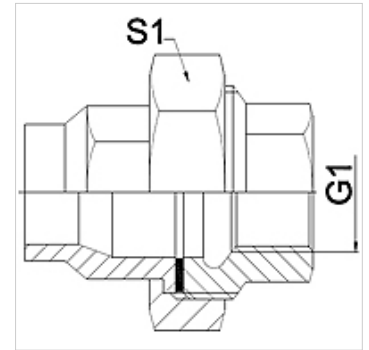

## Properties

<b>Application</b>	Connection fitting for metal hoses
<b>Connection 1</b>	imperial internal thread, cylindrical
<b>Sealing form 1</b>	flat sealing
<b>Standard</b>	DIN EN 10226 / ISO 7-1
<b>Construction</b>	straight
<b>Application</b>	soldered variant temperature resistant up to 200 °C
<b>Design</b>	3-part threaded connection
<b>Material</b>	Red bronze

## Note

Width across flats values are listed for reference purposes!

## Item

Identification	DN	G1	S1 (mm)
WA 013 VBF RG	13	Rp 1/2"	30,0
WA 020 VBF RG	20	Rp 3/4"	37,0
WA 025 VBF RG	25	Rp 1"	46,0