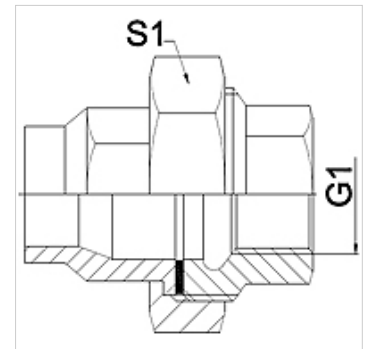

WA VBF RG

Connector ... VBF, red bronze

HANSA FLEX

Properties

Application	Connection fitting for metal hoses
Connection 1	imperial internal thread, cylindrical
Sealing form 1	flat sealing
Standard	DIN EN 10226 / ISO 7-1
Construction	straight
Application	soldered variant temperature resistant up to 200 °C
Design	3-part threaded connection
Material	Red bronze

Note

Width across flats values are listed for reference purposes!

Ordering information

Other designs available on request

Item

Identification	DN	G1	S1 (mm)
WA 013 VBF RG	13	Rp 1/2"	30,0
WA 020 VBF RG	20	Rp 3/4"	37,0
WA 025 VBF RG	25	Rp 1"	46,0