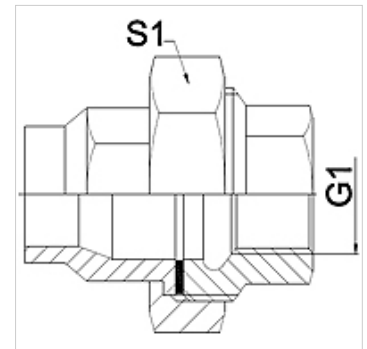

WA VBF RG

Connector ... VBF, red bronze

HANSA FLEX

Properties

| | |
|-----------------------|---|
| Application | Connection fitting for metal hoses |
| Connection 1 | imperial internal thread, cylindrical |
| Sealing form 1 | flat sealing |
| Standard | DIN EN 10226 / ISO 7-1 |
| Construction | straight |
| Application | soldered variant temperature resistant up to 200 °C |
| Design | 3-part threaded connection |
| Material | Red bronze |

Note

Width across flats values are listed for reference purposes!

Ordering information

Other designs available on request

Item

| Identification | DN | G1 | S1 (mm) |
|----------------|----|---------|------------|
| WA 013 VBF RG | 13 | Rp 1/2" | 30,0 |
| WA 020 VBF RG | 20 | Rp 3/4" | 37,0 |
| WA 025 VBF RG | 25 | Rp 1" | 46,0 |