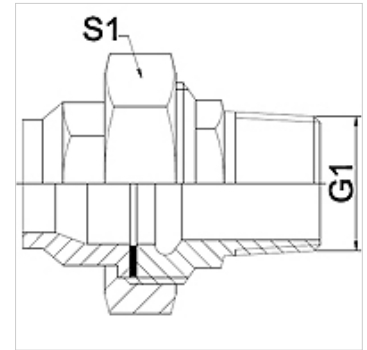

# WA VCF RG

Connector ... VCF, red bronze

**HANSA FLEX**

## Properties

<b>Application</b>	Connection fitting for metal hoses
<b>Connection 1</b>	imperial outer thread, conical
<b>Sealing form 1</b>	flat sealing
<b>Standard</b>	DIN EN 10226 / ISO 7-1
<b>Application</b>	soldered variant temperature resistant up to 200 °C
<b>Construction</b>	straight
<b>Design</b>	3-part threaded connection
<b>Material</b>	Red bronze

## Note

Width across flats values are listed for reference purposes!

## Item

Identification	DN	G1	S1 (mm)
WA 013 VCF RG	13	R 1/2"	28,0
WA 020 VCF RG	20	R 3/4"	32,0
WA 025 VCF RG	25	R 1"	42,0