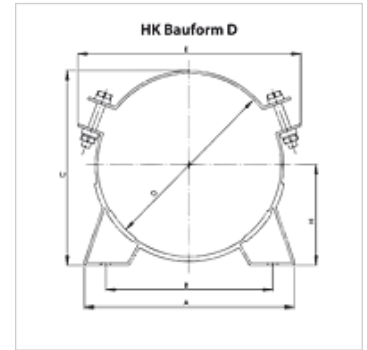

HK CD

Accumulator clamp

Properties

Use To fasten pressure accumulators

Note

Accumulator clamps are designed for static operation.

Item

Identification	Clamping range (mm)	A (mm)	B (mm)	C (mm)	Ø D (mm)	E (mm)	H (mm)	Weight (kg)
HK CD 226	219 - 226	270	216	241	226	295	123	1,40

Accessory for following products

HK BLAK Bladder accumulator