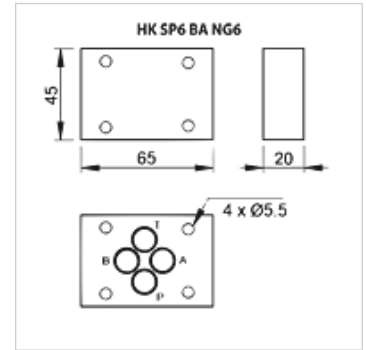

HK SP6 BA NG6

Cover panel NG6

Properties

Scope of supply	incl. screw set (4x M5 x 30) incl. O-rings (4x OR 8.73 x 1.78 / 70 Sh)
Material	Material: Steel (350 bar)
Connection	ISO/Cetop 03 size 6

Note

Further sub-bases available on request

Item

Identification	Stations	Design	Weight (kg)
HK SP6 BA 40251	Single connection	all connections closed	0,5