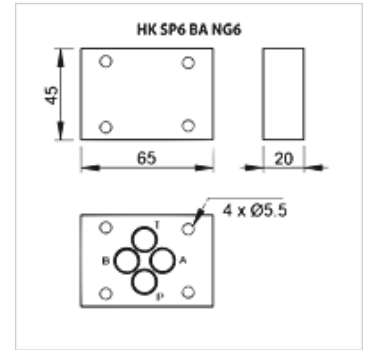

HK SP6 BA NG6

Cover panel NG6

Properties

Scope of supply	incl. screw set (4x M5 x 30) incl. O-rings (4x OR 8.73 x 1.78 / 70 Sh)
Material	Material: Steel (350 bar)
Connection	ISO/Cetop 03 size 6

Note

Further sub-bases available on request

Item

Identification	Stations	Design	Weight (kg)
HK SP6 BA 40251	Single connection	all connections closed	0,5