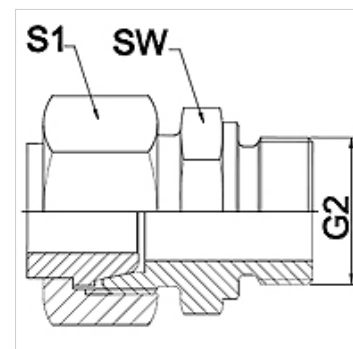

# WA AFL-VR

Connector ... AFL-VR, steel

**HANSA FLEX**

## Properties

<b>Application</b>	Connection fitting for metal hoses
<b>Connection 1</b>	BSP external thread, cylindrical
<b>Sealing form 1</b>	conical seat
<b>Standard</b>	ISO 228-1
<b>Construction</b>	straight
<b>Design</b>	3-part threaded connection
<b>Material</b>	Steel

## Note

Width across flats values are listed for reference purposes!

## Item

Identification	DN	PN (bar)	G2	AF (mm)	S1 (mm)
WA 006 AFL-VR	6	250	G 1/4" -19	19	17,0
WA 008 AFL-VR	8	250	G 1/4" -19	19	19,0
WA 010 AFL-VR	10	250	G 3/8" -19	22	22,0
WA 013 AFL-VR	13	250	G 1/2" -14	27	27,0
WA 016 AFL-VR	16	160	G 1/2" -14	27	32,0
WA 020 AFL-VR	20	160	G 3/4" -14	32	36,0
WA 025 AFL-VR	25	100	G 1" -11	41	41,0
WA 032 AFL-VR	32	100	G 1.1/4" -11	50	50,0
WA 040 AFL-VR	40	100	G 1.1/2" -11	55	60,0