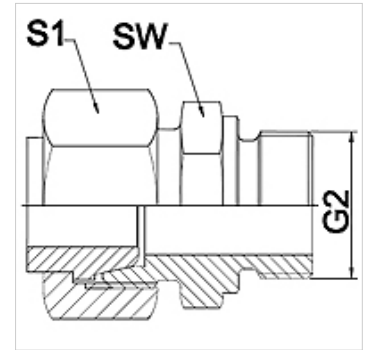

## Properties

<b>Application</b>	Connection fitting for metal hoses
<b>Connection 1</b>	BSP external thread, cylindrical
<b>Sealing form 1</b>	conical seat
<b>Standard</b>	ISO 228-1
<b>Construction</b>	straight
<b>Design</b>	3-part threaded connection
<b>Material</b>	Stainless steel

## Note

Width across flats values are listed for reference purposes!

## Item

Identification	DN	PN (bar)	G2	AF (mm)	S1 (mm)
WA 006 AFL-VR VA	6	250	G 1/4" -19	19	17,0
WA 008 AFL-VR VA	8	250	G 1/4" -19	19	19,0
WA 010 AFL-VR VA	10	250	G 3/8" -19	22	22,0
WA 013 AFL-VR VA	13	250	G 1/2" -14	27	27,0
WA 016 AFL-VR VA	16	160	G 1/2" -14	27	32,0
WA 020 AFL-VR VA	20	160	G 3/4" -14	32	36,0
WA 025 AFL-VR VA	25	100	G 1" -11	41	41,0
WA 032 AFL-VR VA	32	100	G 1.1/4" -11	50	50,0
WA 040 AFL-VR VA	40	100	G 1.1/2" -11	55	60,0