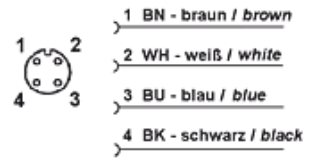

# HK DSR 4POL

M12 4-pin angle plug with cable

### HK DSR 4POL Anschlussbelegung pin assignment