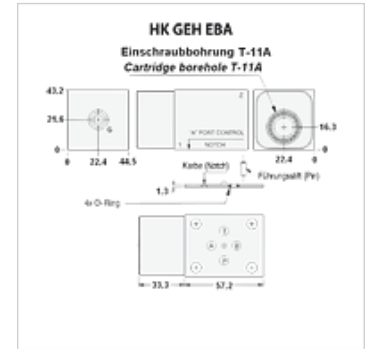

# HK GEH EBA

Housing sandwich plate with measurement connctn. for cart. valve  
T-11A

**HANSA FLEX**

## Properties

<b>Material</b>	Aluminium Steel
<b>Operating pressure</b>	up to 350 bar

## Description

Including measurement connection G1/4"

## Item

Identification	Connection	Operating pressure	Valve bore	Material	acts in channel	for valve type	Weight (kg)
HK EBA M	Cetop 03 NG 6	max. 210 bar	T-11A	Aluminium	A / B	HK CBBY / HK CBCA	0,5
HK EBAT	Cetop 03 NG 6	max. 350 bar	T-11A	Steel	A / B	HK CBBY / HK CBCA	1,1