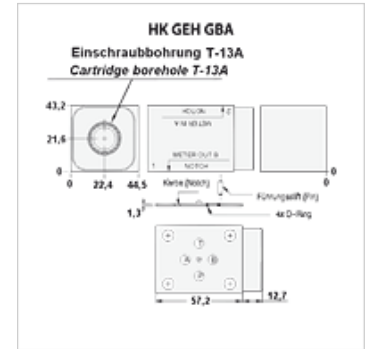

HK GEH GBA

Housing sandwich plate with measurement connctn. for cart. valve
T-13A

Properties

Material	Aluminium
Operating pressure	max. 210 bar

Item					
Identification	Connection	Valve bore	acts in channel	for valve type	Weight (kg)
HK GBA	Cetop 03 NG 6	T-13A	A / B	HK FDBA	0,5