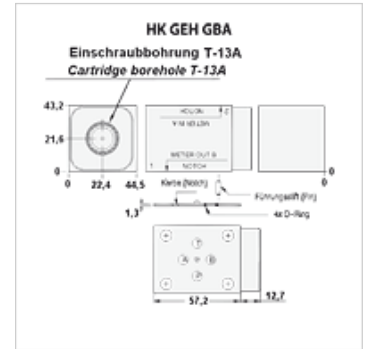

HK GEH GBA

Housing sandwich plate with measurement connctn. for cart. valve
T-13A

Properties

Material	Aluminium
Operating pressure	max. 210 bar

Item					
Identification	Connection	Valve bore	acts in channel	for valve type	Weight (kg)
HK GBA	Cetop 03 NG 6	T-13A	A / B	HK FDBA	0,5