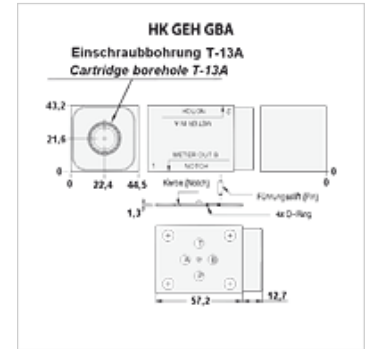

HK GEH GBA

Housing sandwich plate with measurement connctn. for cart. valve
T-13A

Properties

Material	Aluminium
Operating pressure	max. 210 bar

Item

Identification	Connection	Valve bore	acts in channel	for valve type	Weight (kg)
HK GBA	Cetop 03 NG 6	T-13A	A / B	HK FDBA	0,5