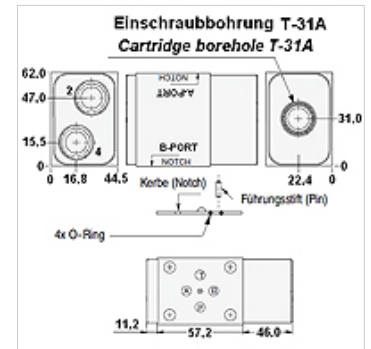

# HK GEH MBJ

Housing sandwich plate for cartridge valve T-31A

## Properties

Material	Aluminium
Operating pressure	max. 210 bar

## Item

Identification	Connection	Valve bore	acts in channel	for valve type	Weight (kg)
HK MBJ M	Cetop 03 NG 6	T-31A	A / B	HK FSBS / HK FSCS	0,7