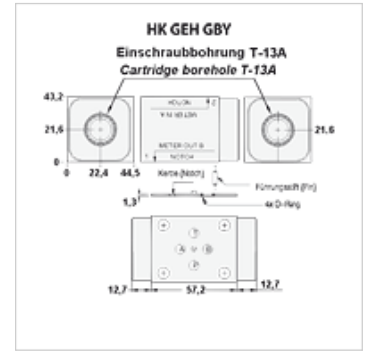

# HK GEH GBY

Housing sandwich plate with measurement connctn. for cart. valve  
T-13A

## Properties

Material	Aluminium
Operating pressure	max. 210 bar

## Item

Identification	Connection	Valve bore	acts in channel	for valve type	Weight (kg)
HK GBY	Cetop 03 NG 6	T-13A	A + B	HK FDBA	1,1