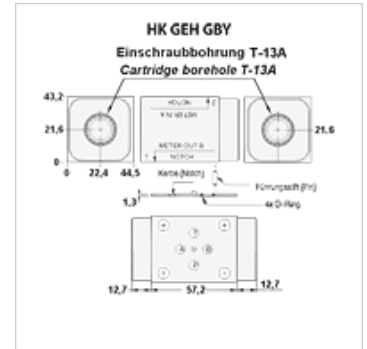

HK GEH GBY

Housing sandwich plate with measurement connctn. for cart. valve
T-13A

Properties

Material	Aluminium
Operating pressure	max. 210 bar

Item

Identification	Connection	Valve bore	acts in channel	for valve type	Weight (kg)
HK GBY	Cetop 03 NG 6	T-13A	A + B	HK FDBA	1,1

Accessory for following products

HK FD	2-way directional control valve FD
-------	------------------------------------