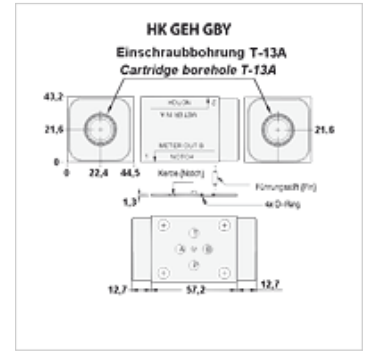

HK GEH GBY

Housing sandwich plate with measurement connctn. for cart. valve
T-13A

Properties

Material	Aluminium
Operating pressure	max. 210 bar

Item

Identification	Connection	Valve bore	acts in channel	for valve type	Weight (kg)
HK GBY	Cetop 03 NG 6	T-13A	A + B	HK FDBA	1,1

Accessory for following products

HK FD	2-way directional control valve FD
-------	------------------------------------