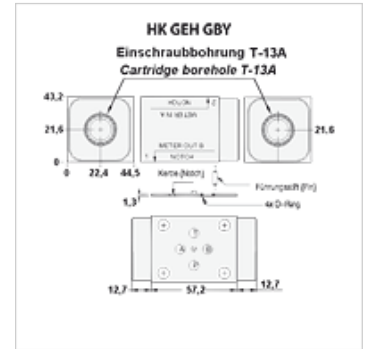

HK GEH GBY

Housing sandwich plate with measurement connctn. for cart. valve
T-13A

Properties

Material	Aluminium
Operating pressure	max. 210 bar

Item

Identification	Connection	Valve bore	acts in channel	for valve type	Weight (kg)
HK GBY	Cetop 03 NG 6	T-13A	A + B	HK FDBA	1,1

Accessory for following products

HK FD	2-way directional control valve FD
-------	------------------------------------