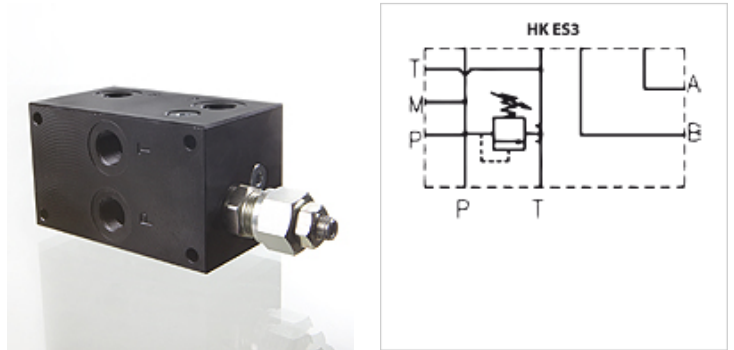

HK ES3 NG6

Single connection plate with relief valve size 6

Properties

Scope of supply	incl. blind plug with pressure relief valve
Material	Material: Steel (350 bar)
Connection	ISO/Cetop 03 size 6

Note

These plates have double P- and T-ports. Ports not needed can be closed off with blind plugs.

Item

Identification	Stations	Connections A + B	Connections P + T	Height (mm)	Width (mm)	Pressure setting range bar	Length (mm)	Weight (kg)
HK ES3 B38 X2 F	Single connection	G 3/8"-side	G 3/8"-side and bottom	65	65	50 - 210	110	3,0
HK ES3 B38 X3 F	Single connection	G 3/8"-side	G 3/8"-side and bottom	65	65	100 - 350	110	3,0

Accessories

VERSCHLUSS HRO Blanking socket, with hexagon head