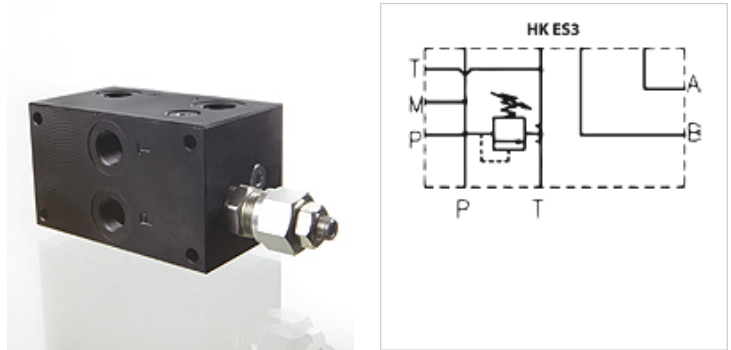

HK ES3 NG6

Single connection plate with relief valve size 6

Properties

Scope of supply	incl. blind plug with pressure relief valve
Material	Material: Steel (350 bar)
Connection	ISO/Cetop 03 size 6

Note

These plates have double P- and T-ports. Ports not needed can be closed off with blind plugs.

Item

Identification	Stations	Connections A + B	Connections P + T	Height (mm)	Width (mm)	Pressure setting range bar	Length (mm)	Weight (kg)
HK ES3 B38 X2 F	Single connection	G 3/8"-side	G 3/8"-side and bottom	65	65	50 - 210	110	3,0
HK ES3 B38 X3 F	Single connection	G 3/8"-side	G 3/8"-side and bottom	65	65	100 - 350	110	3,0

Accessories

VERSCHLUSS HRO Blanking socket, with hexagon head