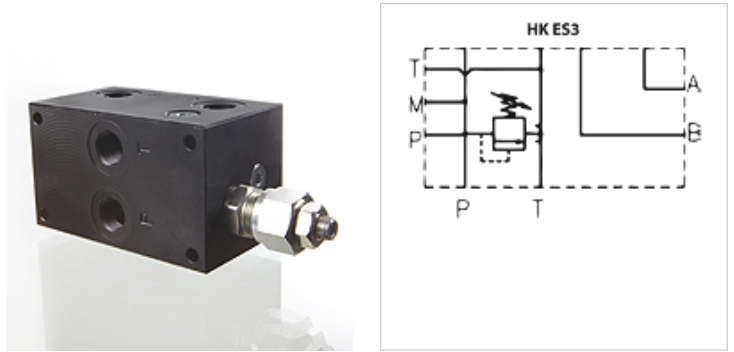

HK ES3 NG6

Single connection plate with relief valve size 6

Properties

Scope of supply	incl. blind plug with pressure relief valve
Material	Material: Steel (350 bar)
Connection	ISO/Cetop 03 size 6

Note

These plates have double P- and T-ports. Ports not needed can be closed off with blind plugs.

Item

Identification	Stations	Connections A + B	Connections P + T	Height (mm)	Width (mm)	Pressure setting range bar	Length (mm)	Weight (kg)
HK ES3 B38 X2 F	Single connection	G 3/8"-side	G 3/8"-side and bottom	65	65	50 - 210	110	3,0
HK ES3 B38 X3 F	Single connection	G 3/8"-side	G 3/8"-side and bottom	65	65	100 - 350	110	3,0

Accessories

VERSCHLUSS HRO Blanking socket, with hexagon head