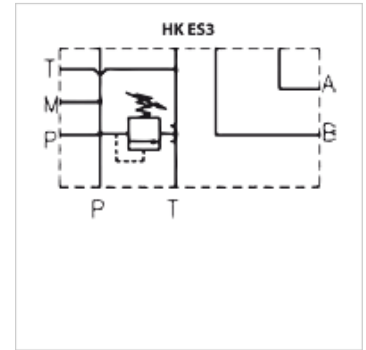

HK ES3 NG6

Single connection plate with relief valve size 6

Properties

Scope of supply	incl. blind plug with pressure relief valve
Material	Material: Steel (350 bar)
Connection	ISO/Cetop 03 size 6

Note

These plates have double P- and T-ports. Ports not needed can be closed off with blind plugs.

Item

Identification	Stations	Connections A + B	Connections P + T	Height (mm)	Width (mm)	Pressure setting range bar	Length (mm)	Weight (kg)
HK ES3 B38 X2 F	Single connection	G 3/8"-side	G 3/8"-side and bottom	65	65	50 - 210	110	3,0
HK ES3 B38 X3 F	Single connection	G 3/8"-side	G 3/8"-side and bottom	65	65	100 - 350	110	3,0

Accessories

VERSCHLUSS HRO Blanking socket, with hexagon head