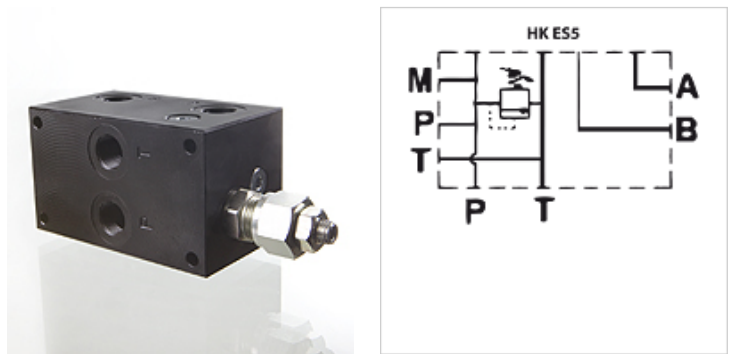

HK ES5 NG10

Single connection plate with relief valve size 10

Properties

Scope of supply	incl. blind plug with pressure relief valve
Material	Material: Steel (350 bar)
Connection	ISO/Cetop 05 size 10

Note

These plates have double P- and T-ports. Ports not needed can be closed off with blind plugs.

Item

Identification	Stations	Connections A + B	Connections P + T	Height	Width	Pressure setting range bar	Length	Weight
				(mm)	(mm)		(mm)	(kg)
HK ES5 B34 PL X2 F	Single connection	G 3/4"-side	G 3/4"-side and bottom	74	104	35 - 120	125	7,0
HK ES5 B34 PL X3 F	Single connection	G 3/4"-side	G 3/4"-side and bottom	74	104	80 - 270	125	7,0