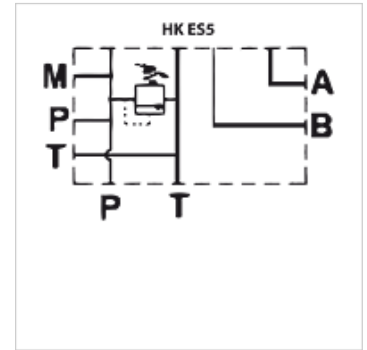

HK ES5 NG10

Single connection plate with relief valve size 10

Properties

Scope of supply incl. blind plug
with pressure relief valve

Material Material: Steel (350 bar)

Connection ISO/Cetop 05 size 10

Note

These plates have double P- and T-ports. Ports not needed can be closed off with blind plugs.

Item

Identification	Stations	Connections A + B	Connections P + T	Height (mm)	Width (mm)	Pressure setting range bar	Length (mm)	Weight (kg)
HK ES5 B34 PL X2 F	Single connection	G 3/4"-side	G 3/4"-side and bottom	74	104	35 - 120	125	7,0
HK ES5 B34 PL X3 F	Single connection	G 3/4"-side	G 3/4"-side and bottom	74	104	80 - 270	125	7,0