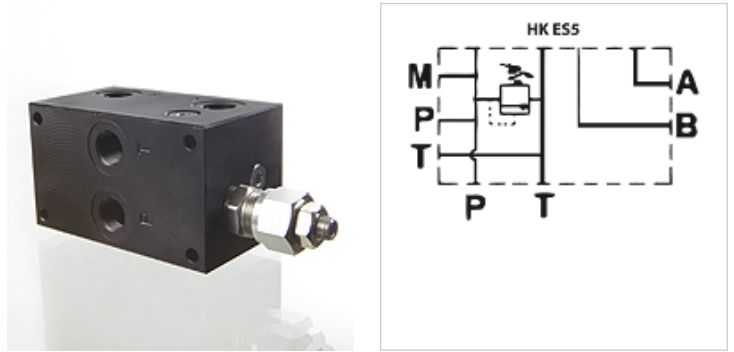

HK ES5 NG10

Single connection plate with relief valve size 10

Properties

Scope of supply	incl. blind plug with pressure relief valve
Material	Material: Steel (350 bar)
Connection	ISO/Cetop 05 size 10

Note

These plates have double P- and T-ports. Ports not needed can be closed off with blind plugs.

Item

Identification	Stations	Connections A + B	Connections P + T	Height (mm)	Width (mm)	Pressure setting range bar	Length (mm)	Weight (kg)
HK ES5 B34 PL X2 F	Single connection	G 3/4"-side	G 3/4"-side and bottom	74	104	35 - 120	125	7,0
HK ES5 B34 PL X3 F	Single connection	G 3/4"-side	G 3/4"-side and bottom	74	104	80 - 270	125	7,0

Accessories

VERSCHLUSS HRO	Blanking socket, with hexagon head
-----------------------	------------------------------------