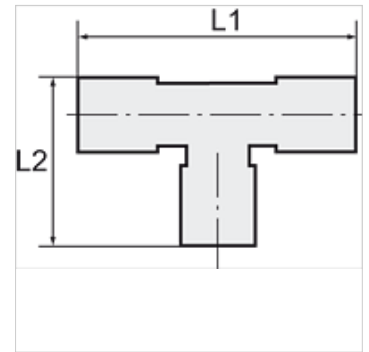

K-WASSERABSCHIEDER 22

Water trap tee for 22 mm pipe

HANSA FLEX

Properties

Material Plastic

Note

Further information on request

Description

Prevents penetration of water into the stub

Additional information

A detailed brochure containing installation instructions and information about pipe sizing is available for this product range

Item

Identification	for pipe external Ø	L1 (mm)	L2 (mm)
K- 07 10 08 63	22 mm	98,0	48,0