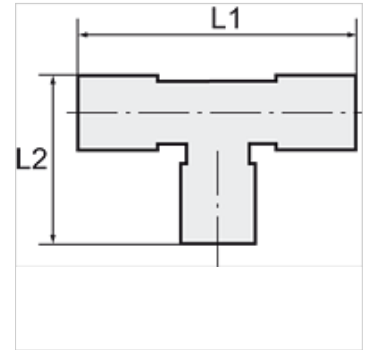

K-WASSERABSCHIEDER 22

Water trap tee for 22 mm pipe

Properties

Material Plastic

Note

Further information on request

Description

Prevents penetration of water into the stub

Additional information

A detailed brochure containing installation instructions and information about pipe sizing is available for this product range

Item

Identification	for pipe external Ø	L1 (mm)	L2 (mm)
K- 07 10 08 63	22 mm	98,0	48,0