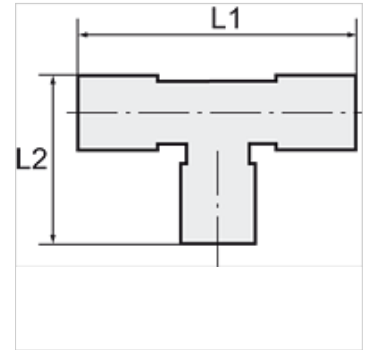

K-WASSERABSCHIEDER 22

Water trap tee for 22 mm pipe

HANSA FLEX

Properties

Material Plastic

Note

Further information on request

Description

Prevents penetration of water into the stub

Additional information

A detailed brochure containing installation instructions and information about pipe sizing is available for this product range

Item

Identification	for pipe external Ø	L1 (mm)	L2 (mm)
K- 07 10 08 63	22 mm	98,0	48,0