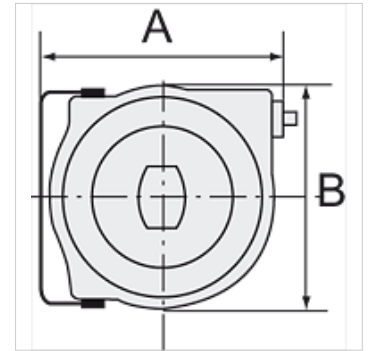

# K-ELEKTRO-KABELAUFROLL POLY

Electrical cable reel (polypropylene) easy mounting on the wall or ceiling

**HANSA FLEX**

## Properties

<b>Cable type</b>	HO5VV-F
<b>Current</b>	Max. 10 A
<b>Connection</b>	SchuKo plug
<b>For voltage</b>	230 V, 50 Hz
<b>Power input</b>	Max. 1000 W (fully wound), max. 2000 W (fully unwound)
<b>Swivel angle</b>	180°

## Item

Identification	A (mm)	B (mm)	Length (m)
K- 07 10 03 48	335,0	290,0	15