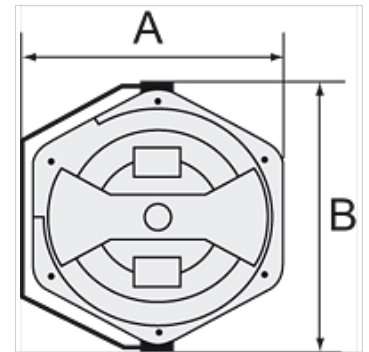

K-ELEKTRO-KABELAUFROLL POM

Electrical cable reels (POM) easy mounting on the wall or ceiling

HANSA FLEX

Properties

Cable	PVC 3 x 1.5 mm ²
Current	Max. 16 A
Connection	SchuKo plug
Power input	Max. 1000 W (fully wound), max. 3500 W (fully unwound)

Note

Further information on request

Description

Closed, rugged, impact-resistant housing made of POM. Includes a thermal circuit breaker. In case of overloading, a thermal overload protective circuit cuts off the electrical power supply automatically.

Item

Identification	A (mm)	B (mm)	Length (m)	Voltage
K- 07 10 03 46	394,5	436,0	10	max. 230V
K- 07 10 03 47	394,5	436,0	17	max. 230V