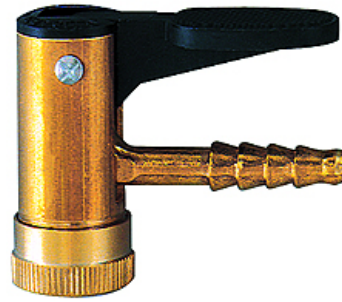

K-STECKER

Connector

HANSA FLEX

Item

Identification	Designation
K- 07 10 09 67	Tyre valve connector
K- 07 10 11 44	Clip-on connector
K- 07 10 11 45	Twin hold-on connector