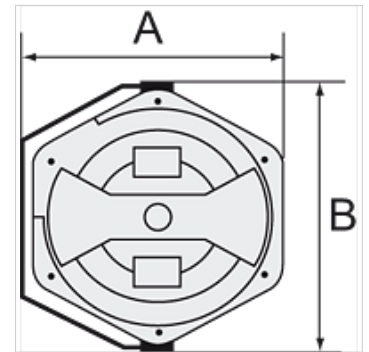

## Properties

Hose material	Braided PVC
Operating pressure	Max. 9 bar
Operating temperature	+5 °C to +60 °C
Swivel angle	300°

## Description

For easy mounting on the wall or ceiling. Closed, rugged, impact-resistant housing made of POM, supply/outlet R 1/4 male thread and lightweight, hard-wearing, braided PVC hose. Incl. 2 m feeder hose.

## Item

Identification	Hose size	A (mm)	B (mm)	Hose length (m)
K- 07 10 06 17	13 mm x 9,5 mm	394,5	436,0	14