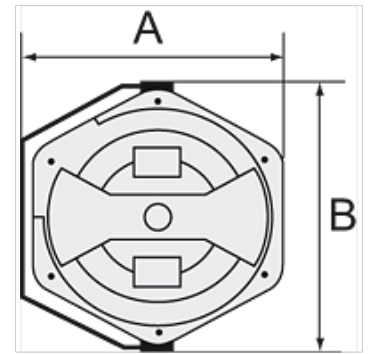

## Properties

Hose material	Braided PVC
Operating pressure	Max. 9 bar
Operating temperature	+5 °C to +60 °C
Swivel angle	300°

## Description

For easy mounting on the wall or ceiling. Closed, rugged, impact-resistant housing made of POM, supply/outlet R 1/4 male thread and lightweight, hard-wearing, braided PVC hose. Incl. 2 m feeder hose.

## Item

Identification	Hose size	A (mm)	B (mm)	Hose length (m)
K- 07 10 06 17	13 mm x 9,5 mm	394,5	436,0	14