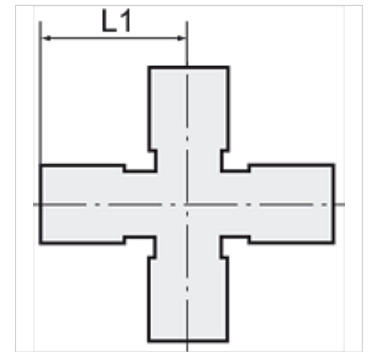

K-K VERTEILER

X-distributors, 4 x female, Rp thread acc. to ISO 7-1

HANSA FLEX

Properties

Operating pressure Max. 20 bar

Operating temperature Max. 175 °C

Female thread Rp-thread acc. ISO 7-1

Material Stainless steel 1.4401 / 1.4408

Note

Further information on request

Item

Identification	Thread	L1 (mm)
K- 07 40 10 48	Rp 1/8	19,0
K- 07 40 10 49	Rp 1/4	19,0
K- 07 40 10 50	Rp 3/8	23,0
K- 07 40 10 51	Rp 1/2	27,0
K- 07 40 10 52	Rp 3/4	32,0
K- 07 40 10 53	Rp 1	38,0