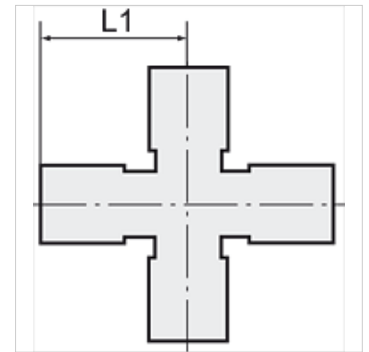

# K-K VERTEILER

X-distributors, 4 x female, Rp thread acc. to ISO 7-1

**HANSA FLEX**

## Properties

**Operating pressure** Max. 20 bar

**Operating temperature** Max. 175 °C

**Female thread** Rp-thread acc. ISO 7-1

**Material** Stainless steel 1.4401 / 1.4408

## Item

Identification	Thread	L1 (mm)
K- 07 40 10 48	Rp 1/8	19,0
K- 07 40 10 49	Rp 1/4	19,0
K- 07 40 10 50	Rp 3/8	23,0
K- 07 40 10 51	Rp 1/2	27,0
K- 07 40 10 52	Rp 3/4	32,0
K- 07 40 10 53	Rp 1	38,0