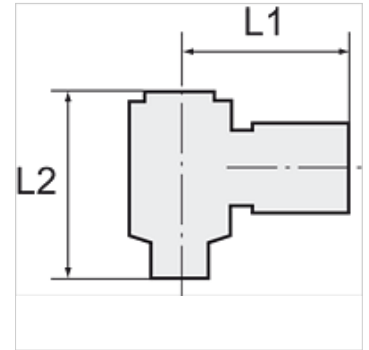

# K-SWR AG OR

Banjo elbows, parallel male thread with O-ring

**HANSA FLEX**

## Properties

Pressure range Max. 60 bar

Temperature Max. 150 °C

Material Nickel-plated brass

## Item

Identification	External pipe Ø	Thread	L1 (mm)	L2 (mm)	AF	AF1 (mm)
K- 07 40 20 55	6 mm	G 1/8	26,5	28,0	14 mm	12
K- 07 40 20 56	8 mm	G 1/8	25,5	28,0	14 mm	14
K- 07 40 20 57	6 mm	G 1/4	28,5	29,5	17 mm	12
K- 07 40 20 58	8 mm	G 1/4	28,0	29,5	17 mm	14