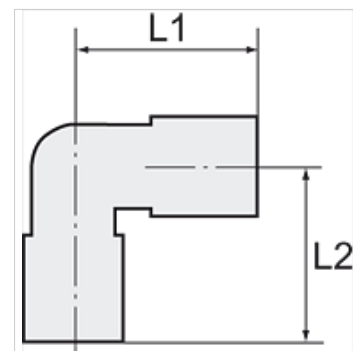

# K-W90 AG-K ISO 7-1 2

Male elbows, conical male thread acc. to ISO 7-1

**HANSA FLEX**

## Item

Identification	Thread	for hose	L1 (mm)	L2 (mm)	AF
K- 07 40 30 27	R 1/8	6 mm / 4 mm	25,0	16,0	9 mm
K- 07 40 30 28	R 1/8	8 mm / 6 mm	27,0	20,0	12 mm
K- 07 40 30 34	R 1/4	10 mm / 8 mm	36,0	28,0	14 mm