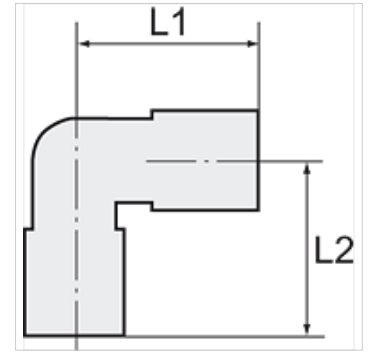

# K-W90 AG-K ISO 7-1 2

Male elbows, conical male thread acc. to ISO 7-1

**HANSA FLEX**

## Item

Identification	Thread	for hose	L1 (mm)	L2 (mm)	AF
K- 07 40 30 27	R 1/8	6 mm / 4 mm	25,0	16,0	9 mm
K- 07 40 30 28	R 1/8	8 mm / 6 mm	27,0	20,0	12 mm
K- 07 40 30 34	R 1/4	10 mm / 8 mm	36,0	28,0	14 mm