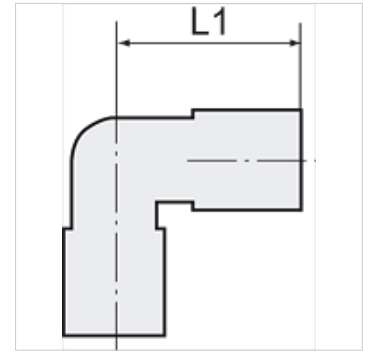

# K-W90 VERSCHR HL

Union elbows, pipe connection on both sides

**HANSA FLEX**

## Properties

Pressure range Max. 60 bar

Temperature Max. 150 °C

Material Nickel-plated brass

## Item

Identification	External pipe Ø	L1 (mm)	AF	AF1 (mm)
K- 07 40 20 48	4 mm	21,0	9 mm	10
K- 07 40 20 52	12 mm	34,5	15 mm	22
K- 07 40 20 50	8 mm	24,0	11 mm	14
K- 07 40 20 51	10 mm	32,0	13 mm	19
K- 07 40 20 54	18 mm	44,0	22 mm	32
K- 07 40 20 53	15 mm	38,0	17 mm	27
K- 07 40 20 49	6 mm	23,0	9 mm	12