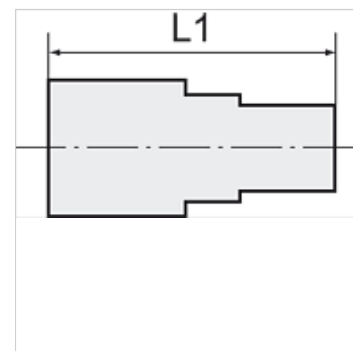

# K-GAM IG 5

Female connectors, parallel female thread

## Item

Identification	Thread	for hose	L1 (mm)	AF
K- 07 40 30 14	G 1/4	6 mm / 4 mm	25,0	17 mm
K- 07 40 30 15	G 1/4	8 mm / 6 mm	25,0	17 mm