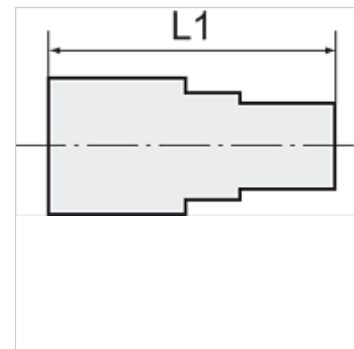

# K-GAM IG 5

Female connectors, parallel female thread

## Item

| Identification | Thread | for hose    | L1<br>(mm) | AF    |
|----------------|--------|-------------|------------|-------|
| K- 07 40 30 14 | G 1/4  | 6 mm / 4 mm | 25,0       | 17 mm |
| K- 07 40 30 15 | G 1/4  | 8 mm / 6 mm | 25,0       | 17 mm |