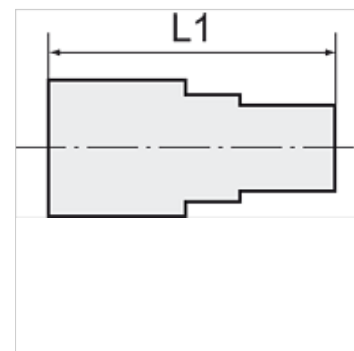

K-GAM IG 5

Female connectors, parallel female thread

HANSA FLEX

Note

Further information on request

Item

Identification	Thread	for hose	L1 (mm)	AF
K- 07 40 30 14	G 1/4	6 mm / 4 mm	25,0	17 mm
K- 07 40 30 15	G 1/4	8 mm / 6 mm	25,0	17 mm