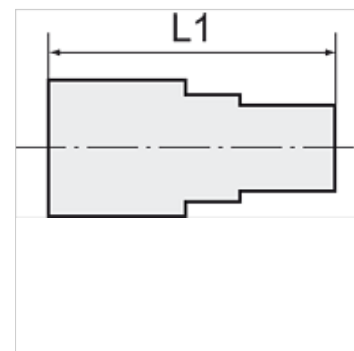

K-GAM IG 5

Female connectors, parallel female thread

Note

Further information on request

Item

Identification	Thread	for hose	L1 (mm)	AF
K- 07 40 30 14	G 1/4	6 mm / 4 mm	25,0	17 mm
K- 07 40 30 15	G 1/4	8 mm / 6 mm	25,0	17 mm