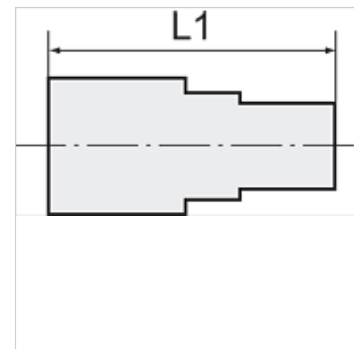

K-GAM IG 5

Female connectors, parallel female thread

HANSA FLEX

Note

Further information on request

Item

| Identification | Thread | for hose | L1 (mm) | AF |
|----------------|--------|-------------|------------|-------|
| K- 07 40 30 14 | G 1/4 | 6 mm / 4 mm | 25,0 | 17 mm |
| K- 07 40 30 15 | G 1/4 | 8 mm / 6 mm | 25,0 | 17 mm |