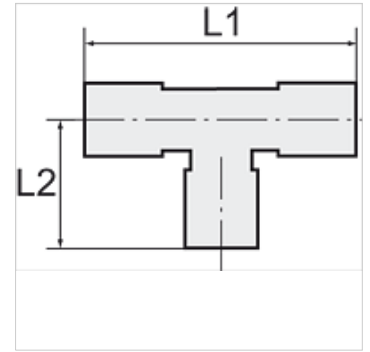

K-T-VB ES

Branch tees

Note

Further information on request

Item

Identification	for hose	L1 (mm)	L2 (mm)
K- 07 40 30 38	6 mm / 4 mm	60,0	30,0
K- 07 40 30 39	8 mm / 6 mm	63,0	32,0