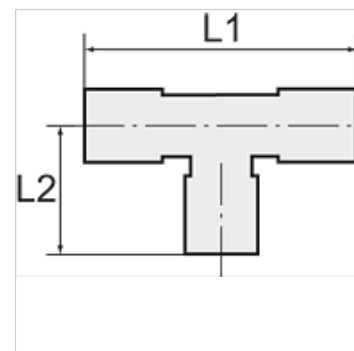

K-T-VB ES

Branch tees

Note

Further information on request

Item

Identification	for hose	L1 (mm)	L2 (mm)
K- 07 40 30 38	6 mm / 4 mm	60,0	30,0
K- 07 40 30 39	8 mm / 6 mm	63,0	32,0