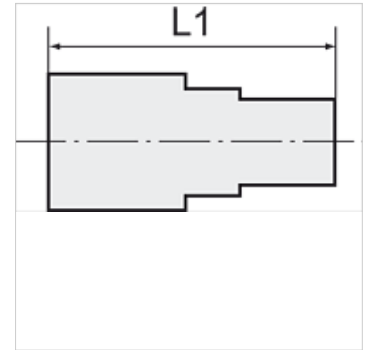

# K-GAM IG 3

Female connectors, female thread

**HANSA FLEX**

## Properties

Working pressure Max. 18 bar

Sealant Buna-N

Material Nickel-plated brass

## Item

Identification	Thread	for hose	L1 (mm)	AF
K- 07 40 31 01	G 1/8	6 mm / 4 mm	26,5	14 mm
K- 07 40 31 02	G 1/8	8 mm / 6 mm	26,5	14 mm
K- 07 40 30 99	G 1/4	6 mm / 4 mm	29,5	17 mm
K- 07 40 31 00	G 1/4	8 mm / 6 mm	29,0	17 mm
K- 07 40 30 98	G 1/4	10 mm / 8 mm	31,0	17 mm
K- 07 40 31 05	G 3/8	6 mm / 4 mm	29,5	20 mm
K- 07 40 31 06	G 3/8	8 mm / 6 mm	33,0	20 mm
K- 07 40 31 03	G 3/8	10 mm / 8 mm	35,0	20 mm
K- 07 40 31 04	G 3/8	12 mm / 10 mm	32,5	20 mm
K- 07 40 30 97	G 1/2	8 mm / 6 mm	33,0	24 mm
K- 07 40 30 96	G 1/2	10 mm / 8 mm	38,0	24 mm