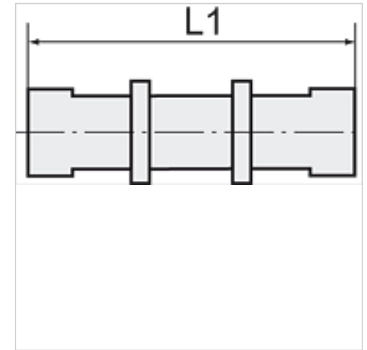

# K-SV 6 3

Bulkhead connectors

**HANSA FLEX**

## Properties

Working pressure	Max. 18 bar
Sealant	Buna-N
Material	Nickel-plated brass

## Item

Identification	Thread	for hose	L1 (mm)	AF
K- 07 40 31 24	M 7 x 0.75	5 mm / 3 mm	40,0	9 mm
K- 07 40 31 25	M 10 x 1	6 mm / 4 mm	47,0	14 mm
K- 07 40 31 26	M 12 x 1	8 mm / 6 mm	48,0	16 mm
K- 07 40 31 22	M 14 x 1	10 mm / 8 mm	49,0	17 mm
K- 07 40 31 23	M 16 x 1	12 mm / 10 mm	53,0	19 mm