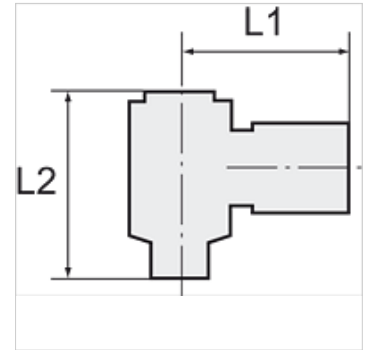

K-SCHWENKTUELLE MS

Swivel hose fittings, parallel male thread

Properties

Working pressure	10 bar
Media temperature	max. +90 °C
Ambient temperature	Max. +90 °C
Material	Nickel-plated brass (banjo bolt), brass (ring nipple)

Note

The dimensions of the standard screw fittings may change slightly during the life of the catalogue as a result of optimisation processes. Further information on request

Additional information

Further types and dimensions on request.

Item

Identification	Thread	for hose	L1 (mm)	L2 (mm)	AF
K- 07 40 34 39	G 1/8	LW 4 mm	26,0	28,0	14 mm
K- 07 40 34 40	G 1/8	LW 6 mm	26,0	28,0	14 mm
K- 07 40 34 41	G 1/4	LW 6 mm	28,0	29,0	17 mm
K- 07 40 34 42	G 1/4	LW 9 mm	28,0	30,5	17 mm
K- 07 40 34 43	G 3/8	LW 6 mm	30,0	32,0	22 mm
K- 07 40 34 44	G 3/8	LW 9 mm	30,0	32,0	22 mm