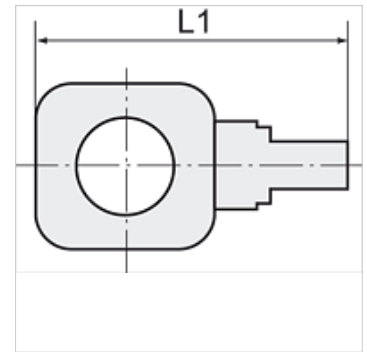

K-BR POM BLAU

Single banjos

HANSA FLEX

Properties

Operating pressure 0 - 10 bar

Temp. range -10 °C to +60 °C

Note

Further information on request

Item

Identification	Thread	for hose	L1 (mm)
K- 07 40 33 34	for G 1/8	6 mm / 4 mm	31,0
K- 07 40 33 35	for G 1/8	8 mm / 6 mm	33,0
K- 07 40 33 36	for G 1/4	6 mm / 4 mm	35,0
K- 07 40 33 37	for G 1/4	8 mm / 6 mm	36,5