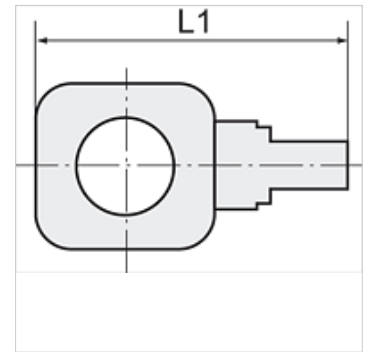

K-BR POM BLAU

Single banjos

HANSA FLEX

Properties

Operating pressure 0 - 10 bar

Temp. range -10 °C to +60 °C

Note

Further information on request

Item

| Identification | Thread | for hose | L1 (mm) |
|----------------|-----------|-------------|------------|
| K- 07 40 33 34 | for G 1/8 | 6 mm / 4 mm | 31,0 |
| K- 07 40 33 35 | for G 1/8 | 8 mm / 6 mm | 33,0 |
| K- 07 40 33 36 | for G 1/4 | 6 mm / 4 mm | 35,0 |
| K- 07 40 33 37 | for G 1/4 | 8 mm / 6 mm | 36,5 |