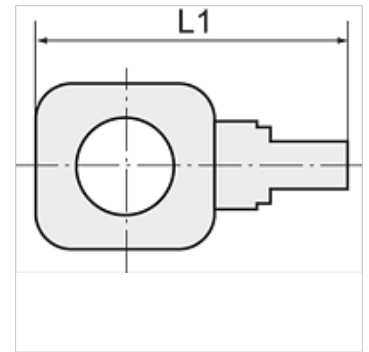

K-BR POM BLAU

Single banjos

HANSA FLEX

Properties

Operating pressure 0 - 10 bar

Temp. range -10 °C to +60 °C

Note

Further information on request

Item

Identification	Thread	for hose	L1 (mm)
K- 07 40 33 34	for G 1/8	6 mm / 4 mm	31,0
K- 07 40 33 35	for G 1/8	8 mm / 6 mm	33,0
K- 07 40 33 36	for G 1/4	6 mm / 4 mm	35,0
K- 07 40 33 37	for G 1/4	8 mm / 6 mm	36,5