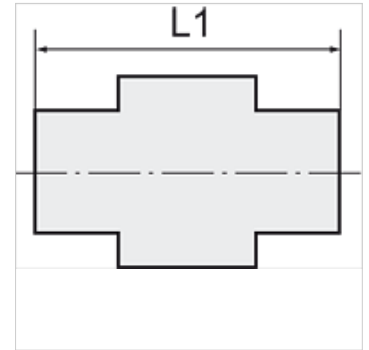

K-XVM ZYL POM BLAU

Male connectors, parallel male thread

Properties

Operating pressure	0 - 10 bar
Temp. range	-10 °C to +60 °C

Note

Further information on request

Item

Identification	Thread	for hose	L1 (mm)	AF
K- 07 40 33 15	G 1/8	6 mm / 4 mm	28,0	13 mm
K- 07 40 33 16	G 1/8	8 mm / 6 mm	29,5	13 mm
K- 07 40 33 17	G 1/4	6 mm / 4 mm	31,0	17 mm
K- 07 40 33 18	G 1/4	8 mm / 6 mm	32,0	17 mm
K- 07 40 33 19	G 1/4	12 mm / 9 mm	37,5	19 mm
K- 07 40 33 20	G 1/4	10 mm / 8 mm	34,0	17 mm
K- 07 40 33 21	G 3/8	8 mm / 6 mm	34,0	19 mm
K- 07 40 33 22	G 3/8	10 mm / 8 mm	35,5	19 mm
K- 07 40 33 23	G 3/8	12 mm / 9 mm	37,5	19 mm