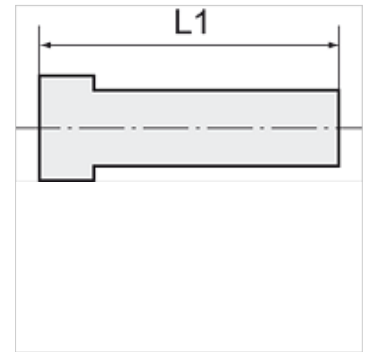

K-HS ALU BLAU

Aluminium banjo bolts

Properties

Operating pressure 0 - 10 bar

Temp. range -10 °C to +60 °C

Note

Further information on request

Item

Identification	Thread	L1 (mm)	AF
K- 07 40 33 45	G 1/8	27,0	14 mm
K- 07 40 33 46	G 1/4	29,0	17 mm