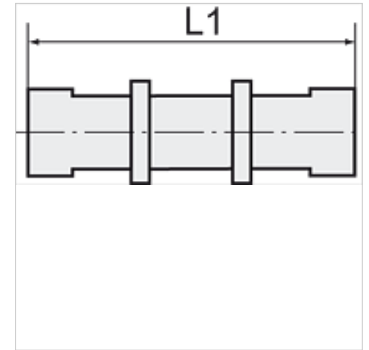

K-SVB POM BLAU

Bulkhead connectors, complete with fixing nuts

HANSA FLEX

Properties

Operating pressure 0 - 10 bar

Temp. range -10 °C to +60 °C

Note

Further information on request

Item

Identification	Thread	for hose	L1 (mm)	AF
K- 07 40 33 47	M 10 x 1	6 mm / 4 mm	50,0	13 mm
K- 07 40 33 48	M 12 x 1	8 mm / 6 mm	51,0	17 mm
K- 07 40 33 49	M 16 x 1	12 mm / 9 mm	60,0	19 mm