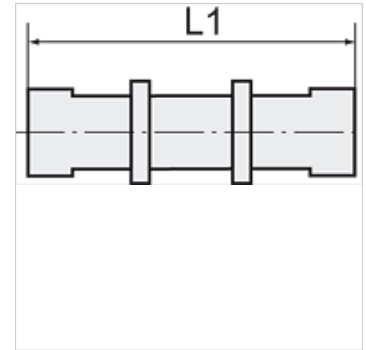

K-SVB POM BLAU

Bulkhead connectors, complete with fixing nuts

HANSA FLEX

Properties

Operating pressure 0 - 10 bar

Temp. range -10 °C to +60 °C

Note

Further information on request

Item

Identification	Thread	for hose	L1 (mm)	AF
K- 07 40 33 47	M 10 x 1	6 mm / 4 mm	50,0	13 mm
K- 07 40 33 48	M 12 x 1	8 mm / 6 mm	51,0	17 mm
K- 07 40 33 49	M 16 x 1	12 mm / 9 mm	60,0	19 mm