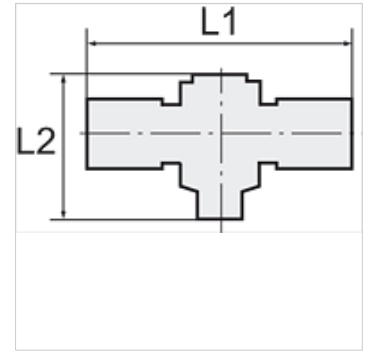

K-T-VERSCHR DREH ALU POM BLAU

Branch tees with aluminium banjo bolt, swivel type

HANSA FLEX

Properties

Operating pressure 0 - 10 bar

Temp. range -10 °C to +60 °C

Note

Further information on request

Item

Identification	Thread	for hose	L1 (mm)	L2 (mm)
K- 07 40 33 38	G 1/8	6 mm / 4 mm	47,0	27,0
K- 07 40 33 39	G 1/8	8 mm / 6 mm	49,0	27,0
K- 07 40 33 40	G 1/4	6 mm / 4 mm	51,0	29,0
K- 07 40 33 41	G 1/4	8 mm / 6 mm	53,0	29,0