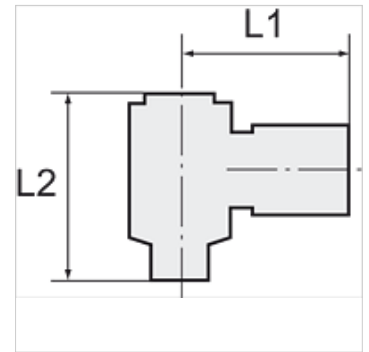

K-W90 VERSCHR DREH HS ALU POM BLAU

Union elbows with aluminium banjo bolt, swivel type

HANSA FLEX

Properties

Operating pressure 0 - 10 bar

Temp. range -10 °C to +60 °C

Note

Further information on request

Item

Identification	Thread	for hose	L1 (mm)	L2 (mm)
K- 07 40 33 24	G 1/8	6 mm / 4 mm	23,0	27,0
K- 07 40 33 25	G 1/8	8 mm / 6 mm	25,0	27,0
K- 07 40 33 26	G 1/4	6 mm / 4 mm	25,0	29,0
K- 07 40 33 27	G 1/4	8 mm / 6 mm	26,5	29,0