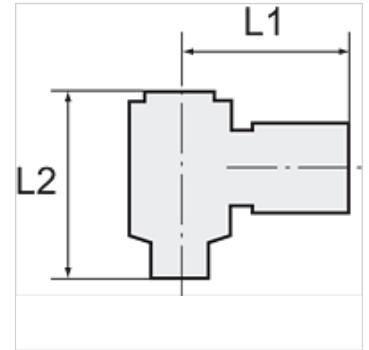

K-W90 VERSCHR DREH HS ALU POM BLAU

Union elbows with aluminium banjo bolt, swivel type

HANSA FLEX

Properties

Operating pressure 0 - 10 bar

Temp. range -10 °C to +60 °C

Note

Further information on request

Item

Identification	Thread	for hose	L1 (mm)	L2 (mm)
K- 07 40 33 24	G 1/8	6 mm / 4 mm	23,0	27,0
K- 07 40 33 25	G 1/8	8 mm / 6 mm	25,0	27,0
K- 07 40 33 26	G 1/4	6 mm / 4 mm	25,0	29,0
K- 07 40 33 27	G 1/4	8 mm / 6 mm	26,5	29,0