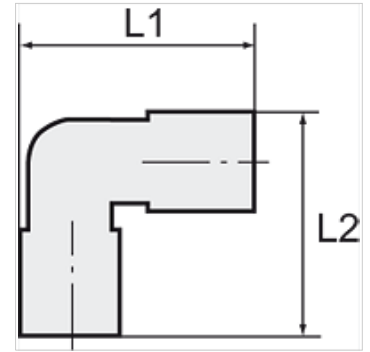

K-W90 VERSCHR AG-K ISO 7-1 POM BLAU

Union elbows, rigid, conical male thread acc. to ISO 7-1

HANSA FLEX

Properties

Operating pressure 0 - 10 bar

Temp. range -10 °C to +60 °C

Note

Further information on request

Item

Identification	Thread	for hose	L1 (mm)	L2 (mm)
K- 07 40 33 28	R 1/8	6 mm / 4 mm	23,0	16,0
K- 07 40 33 29	R 1/8	8 mm / 6 mm	23,0	17,0
K- 07 40 33 30	R 1/4	6 mm / 4 mm	24,0	19,0
K- 07 40 33 31	R 1/4	8 mm / 6 mm	25,0	20,0
K- 07 40 33 32	R 1/4	12 mm / 9 mm	28,0	23,0
K- 07 40 33 33	R 3/8	12 mm / 9 mm	28,0	23,0