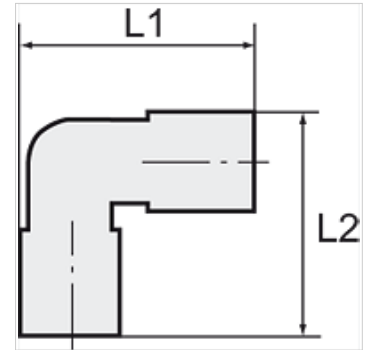

K-W90 VERSCHR AG-K ISO 7-1 POM BLAU

Union elbows, rigid, conical male thread acc. to ISO 7-1

HANSA FLEX

Properties

Operating pressure 0 - 10 bar

Temp. range -10 °C to +60 °C

Note

Further information on request

Item

Identification	Thread	for hose	L1 (mm)	L2 (mm)
K- 07 40 33 28	R 1/8	6 mm / 4 mm	23,0	16,0
K- 07 40 33 29	R 1/8	8 mm / 6 mm	23,0	17,0
K- 07 40 33 30	R 1/4	6 mm / 4 mm	24,0	19,0
K- 07 40 33 31	R 1/4	8 mm / 6 mm	25,0	20,0
K- 07 40 33 32	R 1/4	12 mm / 9 mm	28,0	23,0
K- 07 40 33 33	R 3/8	12 mm / 9 mm	28,0	23,0