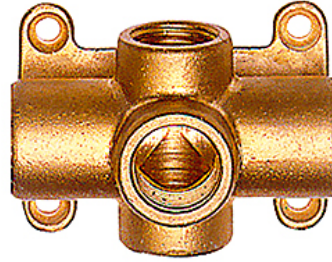

K-VT WAND

Distributors (wall mountable), 5 x G 1/2 outlets

Properties

Operating pressure Max. 10 bar

Note

Further information on request

Item

Identification	Connection variant
K- 07 40 40 20	1 outlet each on left and right. 1 outlet each on top, bottom and front
K- 07 40 40 21	1 outlet each on left and right. 3 outlets on front