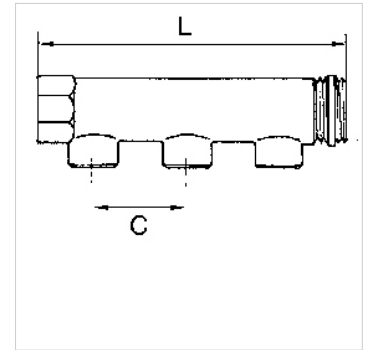

# K-VTST 3 AB MS

Distributor pieces, brass, with 3 outlets

**HANSA FLEX**

## Properties

<b>Connection</b>	G 3/4 and G 1 incl. PTFE-sealing at outer thread, G 1 1/4 without sealing
<b>Operating pressure</b>	Max. 10 bar

## Item

Identification	Output	Input	C (mm)	L (mm)
K- 07 40 40 55	3 x 1/2 male	2 x 3/4	50,0	160,0
K- 07 40 40 56	3 x 1/2 female	2 x 3/4	50,0	160,0
K- 07 40 40 57	3 x 1/2 male	2 x 1	50,0	163,0
K- 07 40 40 58	3 x 1/2 female	2 x 1	50,0	163,0
K- 07 40 40 59	3 x 1/2 male	2 x 1 1/4	60,0	197,0
K- 07 40 40 60	3 x 1/2 female	2 x 1 1/4	60,0	197,0