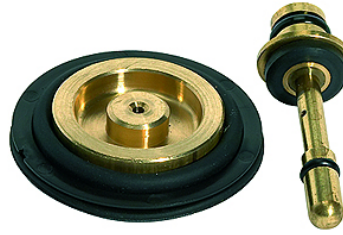

# K-VERSCHLEI-SATZ VARIOBLOC

Set of wearing parts

**HANSA FLEX**

## Description

diaphragm, sealing cone, seal

## Item

Identification	Description
K- 07 25 16 92	Set of wearing parts (diaphragm, sealing cone, seal). Compatible with G 1/4, G 3/8
K- 07 25 16 93	Set of wearing parts (diaphragm, sealing cone, seal). Compatible with G 1/2, G 3/4, G 1

## Spare part for following products

K-DRG VARIOBLOC	Pressure regulators
K-DRG DRVS VARIOBLOC	Pressure regulators with pressure supply at both ends
K-FI REGL PC-BEHAEL MANO VARIOBLOC	Filter regulators with polycarbonate bowl and pressure gauge
K-FI REGL METALLBEHAEL S MANO VARIOB	Filter regulators with metal bowl, incl. sight glass and pressure gauge
K-WTEH 3-TLG PC-BEHAEL VARIOBLOC	Service units, 3-piece with polycarbonate bowl
K-WTEH 3-TLG MET SICH TROPF VARIOBL	Service units, 3-piece with metal bowl, incl. sight glass and metal sight dome
K-WTEH 2-TLG PC-BEHAEL VARIOBLOC	Service units, 2-piece with polycarbonate bowl
K-WTEH 2-TLG MET SICH TROPF VARIOBL	Service units, 2-piece with metal bowl, incl. sight glass and metal sight dome