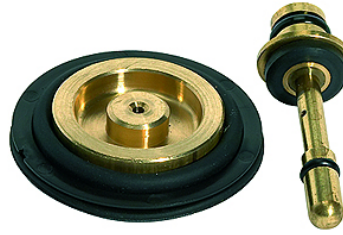

K-VERSCHLEI-SATZ VARIOBLOC

Set of wearing parts

HANSA FLEX

Description

diaphragm, sealing cone, seal

Item

Identification	Description
K- 07 25 16 92	Set of wearing parts (diaphragm, sealing cone, seal). Compatible with G 1/4, G 3/8
K- 07 25 16 93	Set of wearing parts (diaphragm, sealing cone, seal). Compatible with G 1/2, G 3/4, G 1

Spare part for following products

K-DRG VARIOBLOC	Pressure regulators
K-DRG DRVS VARIOBLOC	Pressure regulators with pressure supply at both ends
K-FI REGL PC-BEHAEL MANO VARIOBLOC	Filter regulators with polycarbonate bowl and pressure gauge
K-FI REGL METALLBEHAEL S MANO VARIOB	Filter regulators with metal bowl, incl. sight glass and pressure gauge
K-WTEH 3-TLG PC-BEHAEL VARIOBLOC	Service units, 3-piece with polycarbonate bowl
K-WTEH 3-TLG MET SICH TROPF VARIOBL	Service units, 3-piece with metal bowl, incl. sight glass and metal sight dome
K-WTEH 2-TLG PC-BEHAEL VARIOBLOC	Service units, 2-piece with polycarbonate bowl
K-WTEH 2-TLG MET SICH TROPF VARIOBL	Service units, 2-piece with metal bowl, incl. sight glass and metal sight dome