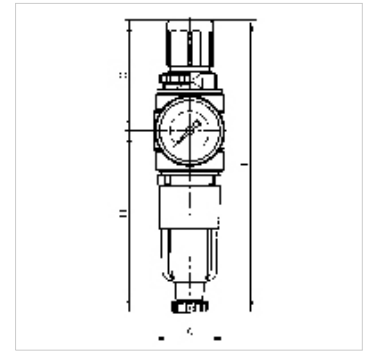

K-FI REGL PC-BEHAEL MANO MULTIFIX M

Filter regulators with polycarbonate bowl and pressure gauge

HANSA FLEX

Properties

| | |
|------------------------------------|--|
| Input pressure | Max. 16 bar (also for metal tank!) |
| Media temperature | max. 60 °C |
| Ambient temperature | Max. 60 °C |
| Pore size in filter element | 5 µm |
| Sealant | NBR |
| Spring bonnet | POM-brass |
| Housing | Die-cast zinc |
| Drain valve | Semi-automatic |
| Flow rate measurement | At P1 = 8 bar, P2 = 6 bar and pressure drop Δp = 1 bar |

Note

Further information on request

Description

Reversible diaphragm pressure regulators, independent of inlet pressure, with secondary ventilation, in combination with a centrifugal separator. The pressure setting can be locked by pressing in the handwheel.

Ordering information

Lockable filter pressure regulators available on request. If several devices in the »multifix-mini« Series are assembled together, the maximum working pressure is 12 bar.

| Item | Identification | Thread | Control range | Flow rate (L/min) | A (mm) | B | C (mm) | D (mm) | DN | Size |
|------|----------------|--------|---------------|-------------------|--------|----------|--------|--------|----|------|
| | K- 07 25 00 63 | G 1/8 | 0.1 - 3 bar | 950 | 40,0 | 165.5 mm | 63,0 | 102,5 | 5 | 0 |
| | K- 07 25 00 62 | G 1/8 | 0.5 - 10 bar | 950 | 40,0 | 165.5 mm | 63,0 | 102,5 | 5 | 0 |
| | K- 07 25 00 65 | G 1/4 | 0.1 - 3 bar | 1100 | 40,0 | 165.5 mm | 63,0 | 102,5 | 5 | 0 |
| | K- 07 25 00 66 | G 1/4 | 0.5 - 10 bar | 1100 | 40,0 | 165.5 mm | 63,0 | 102,5 | 5 | 0 |