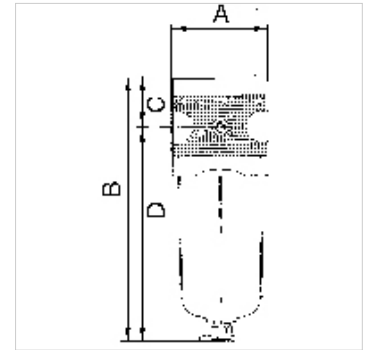

## Properties

|                              |   |
|------------------------------|---|
| <b>Input pressure</b>        | Max. 16 bar                               |
| <b>Media temperature</b>     | max. 60 °C                                |
| <b>Ambient temperature</b>   | Max. 60 °C                                |
| <b>Sealant</b>               | NBR                                       |
| <b>Filter insert</b>         | Activated carbon-POM                      |
| <b>Housing</b>               | Die-cast zinc                             |
| <b>Drain valve</b>           | Semi-automatic                            |
| <b>Residual oil content</b>  | 0.005 mg/m <sup>3</sup>                   |
| <b>Flow rate measurement</b> | FA at P1 = 6 bar and $\Delta p = 0.2$ bar |

## Description

Micro-filters for compliance with strict compressed air purity requirements. Suitable for all applications where standard filters do not afford the desired efficiency.

| Item           |        |                   |        |          |        |        |    |      |
|----------------|--------|-------------------|--------|----------|--------|--------|----|------|
| Identification | Thread | Flow rate (L/min) | A (mm) | B        | C (mm) | D (mm) | DN | Size |
| K- 07 25 10 48 | G 1/4  | 380               | 47,8   | 136.8 mm | 27,0   | 109,8  | 6  | 1    |
| K- 07 25 10 51 | G 1/2  | 1500              | 68,8   | 166.6 mm | 34,5   | 132,1  | 15 | 2    |