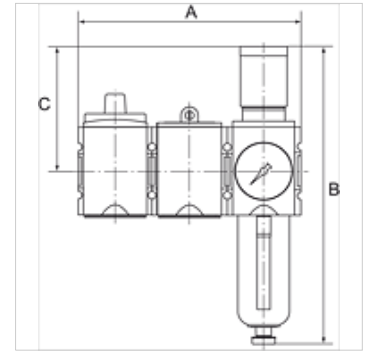

# K-WTST SAFETY BK SCHA AN FILR HANSA

SAFETY service unit sets, comprising a ball valve with silencer, start-up valve and filter regulator

**HANSA FLEX**

## Properties

<b>Input pressure</b>	2.5 - 16 bar
<b>Output pressure</b>	0.5 - 8 bar
<b>Temp. range</b>	-10 °C to +50 °C
<b>Media</b>	Compressed air
<b>Sealant</b>	NBR
<b>Connection thread</b>	Material: Die-cast zinc
<b>Container</b>	Polycarbonate (with bayonet lock) and bowl guard
<b>Filter element</b>	Cellpor (PE) 5 µm
<b>Housing</b>	Material: Grivory® (PA 66)
<b>Diaphragm</b>	NBR
<b>Internal air consumption</b>	Max. 1.5 l/min (depending on secondary pressure)
<b>Flow rate measurement</b>	At P1 = 10 bar, P2 = 6.3 bar and pressure drop $\Delta p = 1$ bar
<b>connection venting ball valve</b>	Silencer

## Item

Identification	Thread	Flow rate (L/min)	A (mm)	B (mm)	C (mm)	condensate outlet
K- 07 25 15 26	G 1/4	2000	156,0	225.0 mm	95,5	Semi
K- 07 25 15 27	G 3/8	2000	156,0	225.0 mm	95,5	Semi
K- 07 25 15 28	G 3/8	4300	189,0	257.0 mm	110,0	Semi
K- 07 25 15 29	G 1/2	4300	189,0	257.0 mm	110,0	Semi
K- 07 25 15 30	G 3/4	10000	255,0	329.0 mm	137,0	Semi
K- 07 25 15 31	G 1	10000	255,0	329.0 mm	137,0	Semi
K- 07 25 15 32	G 1/4	2000	156,0	243.0 mm	95,5	Auto
K- 07 25 15 33	G 3/8	2000	156,0	243.0 mm	95,5	Auto
K- 07 25 15 34	G 3/8	4300	189,0	274.0 mm	110,0	Auto
K- 07 25 15 35	G 1/2	4300	189,0	274.0 mm	110,0	Auto
K- 07 25 15 36	G 3/4	10000	255,0	343.0 mm	137,0	Auto
K- 07 25 15 37	G 1	10000	255,0	343.0 mm	137,0	Auto