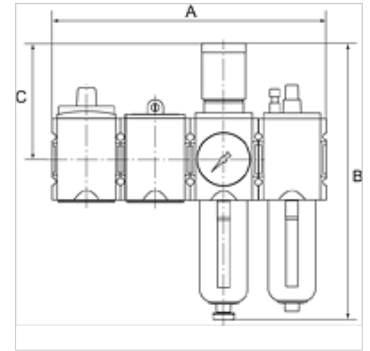

# K-WTST SAFETY BK SCHA AN HANSA

SAFETY service unit sets, comprising a ball valve with silencer, start-up valve and 2-piece service unit

**HANSA FLEX**

## Properties

<b>Input pressure</b>	2.5 - 16 bar
<b>Output pressure</b>	0.5 - 8 bar
<b>Temp. range</b>	-10 °C to +50 °C
<b>Media</b>	Compressed air
<b>Sealant</b>	NBR
<b>Connection thread</b>	Material: Die-cast zinc
<b>Container</b>	Polycarbonate (with bayonet lock) and bowl guard
<b>Filter element</b>	Cellpor (PE) 5 µm
<b>Housing</b>	Material: Grivory® (PA 66)
<b>Diaphragm</b>	NBR
<b>Internal air consumption</b>	Max. 1.5 l/min (depending on secondary pressure)
<b>Flow rate measurement</b>	At P1 = 10 bar, P2 = 6.3 bar and pressure drop $\Delta p = 1$ bar
<b>connection venting ball valve</b>	Silencer

## Item

Identification	Thread	Flow rate (L/min)	A (mm)	B	C (mm)	condensate outlet
K- 07 25 15 38	G 1/4	1750	208,0	225.0 mm	95,5	Semi
K- 07 25 15 39	G 3/8	1750	208,0	225.0 mm	95,5	Semi
K- 07 25 15 40	G 3/8	3500	252,0	257.0 mm	110,0	Semi
K- 07 25 15 41	G 1/2	3500	252,0	257.0 mm	110,0	Semi
K- 07 25 15 42	G 3/4	10000	340,0	329.0 mm	137,0	Semi
K- 07 25 15 43	G 1	10000	340,0	329.0 mm	137,0	Semi
K- 07 25 15 44	G 1/4	1750	208,0	243.0 mm	95,5	Auto
K- 07 25 15 45	G 3/8	1750	208,0	243.0 mm	95,5	Auto
K- 07 25 15 46	G 3/8	3500	252,0	274.0 mm	110,0	Auto
K- 07 25 15 47	G 1/2	3500	252,0	274.0 mm	110,0	Auto
K- 07 25 15 48	G 3/4	10000	340,0	343.0 mm	137,0	Auto
K- 07 25 15 49	G 1	10000	340,0	343.0 mm	137,0	Auto