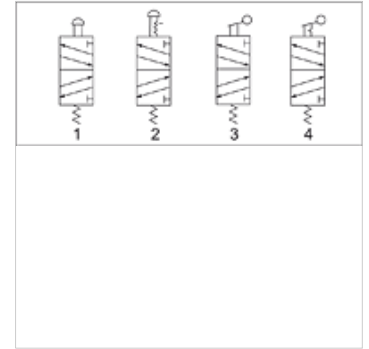

K-WV 5/2 MANU PILZTAST SCHALT M5

5/2-way valve, manually operated, with mushroom pushbutton, monostable, for panel mounting

HANSA FLEX

Properties

Operating pressure	0 - 10 bar
Temp. range	-20 °C to +70 °C
Flow rate measurement	At P1 = 8 bar, P2 = 6 bar and pressure drop Δp = 1 bar
Valve body	Aluminium alloy

Note

Further information on request

Item

Identification	Connection	Vent port	Flow rate (L/min)	switching lever color	circuit diagram number
K- 07 15 02 96	G 1/8	G 1/8	450	Black	1
K- 07 15 02 97	G 1/8	G 1/8	450	Red	1
K- 07 15 02 98	G 1/8	G 1/8	450	green	1
K- 07 15 02 99	G 1/4	G 1/8	550	Black	1
K- 07 15 03 00	G 1/4	G 1/8	550	Red	1
K- 07 15 03 01	G 1/4	G 1/8	550	green	1