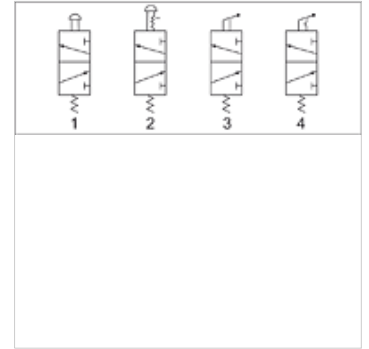

# K-WV 3/2 MANU PILZTAST SCHALT M3

3/2-way valve, manually operated, with mushroom pushbutton, NC, monostable, for panel mounting

**HANSA FLEX**

## Properties

Operating pressure	0 - 10 bar
Temp. range	-20 °C to +70 °C
Flow rate measurement	At P1 = 8 bar, P2 = 6 bar and pressure drop $\Delta p$ = 1 bar
Valve body	Aluminium alloy

## Item

Identification	Connection	Vent port	Flow rate (L/min)	switching lever color	circuit diagram number
K- 07 15 01 53	G 1/8	G 1/8	450	Black	1
K- 07 15 01 54	G 1/8	G 1/8	450	Red	1
K- 07 15 01 55	G 1/8	G 1/8	450	green	1
K- 07 15 01 56	G 1/4	G 1/4	550	Black	1
K- 07 15 01 57	G 1/4	G 1/4	550	Red	1
K- 07 15 01 58	G 1/4	G 1/4	550	green	1