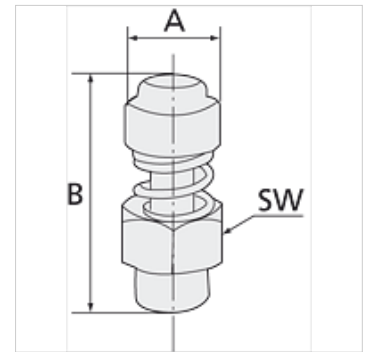

K-SCHALLDAE FEDEREINSTELLUNG

Adjustable spring silencers

HANSA FLEX

Properties

Operating pressure max. 12 bar

Operating temperature -10 °C to +80 °C

Note

Further information on request

Item

Identification	Thread	A (mm)	B max (mm)	B min (mm)	AF
K- 07 40 34 64	G 1/8	12,0	28,0	26,0	13 mm
K- 07 40 34 65	G 1/4	14,0	32,0	30,0	15 mm
K- 07 40 34 66	G 3/8	17,0	38,0	36,0	22 mm
K- 07 40 34 67	G 1/2	17,0	39,0	37,0	22 mm
K- 07 40 34 68	G 3/4	32,0	50,0	46,0	30 mm
K- 07 40 34 69	G 1	32,0	50,0	47,0	36 mm