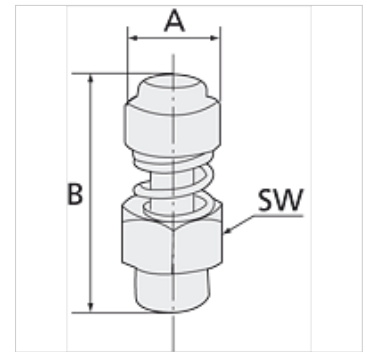

K-SCHALLDAE FEDEREINSTELLUNG

Adjustable spring silencers

HANSA FLEX

Properties

Operating pressure max. 12 bar

Operating temperature -10 °C to +80 °C

Note

Further information on request

Item

Identification	Thread	A (mm)	B max (mm)	B min (mm)	AF
K- 07 40 34 64	G 1/8	12,0	28,0	26,0	13 mm
K- 07 40 34 65	G 1/4	14,0	32,0	30,0	15 mm
K- 07 40 34 66	G 3/8	17,0	38,0	36,0	22 mm
K- 07 40 34 67	G 1/2	17,0	39,0	37,0	22 mm
K- 07 40 34 68	G 3/4	32,0	50,0	46,0	30 mm
K- 07 40 34 69	G 1	32,0	50,0	47,0	36 mm