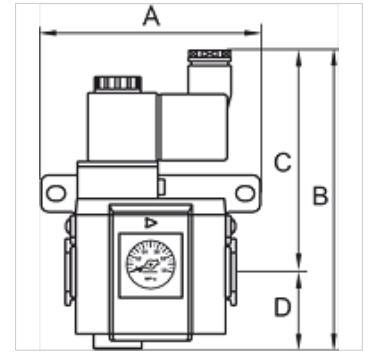

K-3/2 ANFAV230 VAC, 50 HZ HW G-MINI

Start-up valves, power supply 230 V AC, 50 Hz, with »HW« mounting bracket and silencer

HANSA FLEX

Properties

Input pressure	2.5 - 9 bar
Media temperature	max. 70 °C
Ambient temperature	Max. 70 °C
Electrical connection	Coupler plug PG 9 - form B
Sealant	NBR
Housing	Die-cast aluminium
Flow rate measurement	At P1 = 8 bar, P2 = 6 bar and pressure drop Δp = 1 bar
More information	User manual on request

Item

Identification	Thread	Flow rate (L/min)	A (mm)	B	C (mm)	D (mm)	Size
K- 07 25 12 25	G 1/8	550	59,0	123.5 mm	93,5	30,0	200
K- 07 25 12 27	G 1/4	550	59,0	123.5 mm	93,5	30,0	200

Accessories

K-VERBINDUNGSELEMENTE	Connecting sets
K-WANDHALTER	Wall bracket
K-HALTERBAUSATZ	Holder