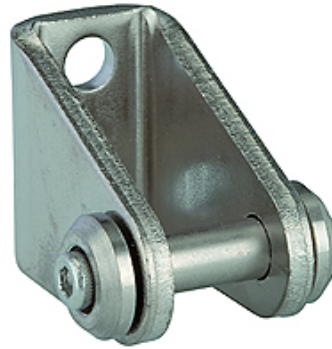

K-SCHWENKLAGER TYP SDB

Counter-hinge model, »SDB« type

Item

Identification	Ø piston
K- 07 15 24 01	8 - 10 mm
K- 07 15 24 02	12 - 16 mm
K- 07 15 24 03	20 - 25 mm
K- 07 15 24 04	32 mm
K- 07 15 24 05	40 mm

Accessory for following products

K-RUNDZYLINDER DOPP O E D MI	Round cylinders, double-acting, with magnet, non-cushioned, »MI« Series
K-RUNDZYLINDER EINF DL O D MSI	Round cylinders, single-acting (pressureless in the retracted position), with magnet, non-cushioned, »MSI« Series